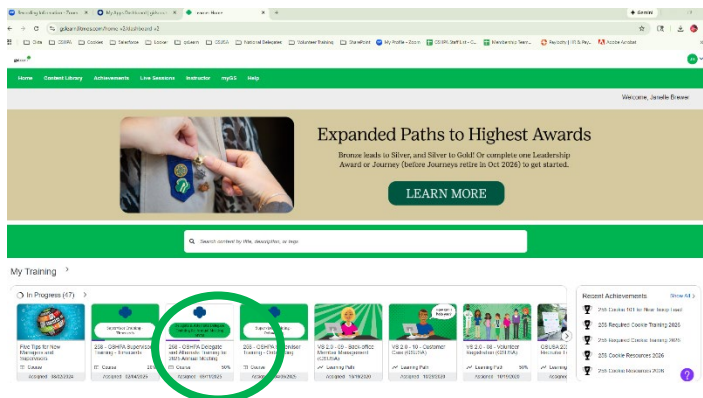

Cookie Training 2026 Instructions in 8 EASY steps!

To access all the Cookie Training resources on gsLearn, follow the instructions below. Resources will be added often.

Direct Link: <https://gslearn.litmos.com/?LP=179732>. Remember that you will need to sign in to your account after clicking the link. Juliette Caregivers should use this direct link.

Instructions for searching for Cookies 2026 resources through MyGS.

1. Click on MyGS on gshpa.org.

2. Sign in to your account.

3. Click on My Account.

4. Click on gsLearn.

5. From your gsLearn Dashboard, click on the search bar.

6. Type **cookie** and hit enter.

7. Click on 258 Cookies 2026 and then click on play.

8. Click on Start this learning path or the specific resource that you want to view.