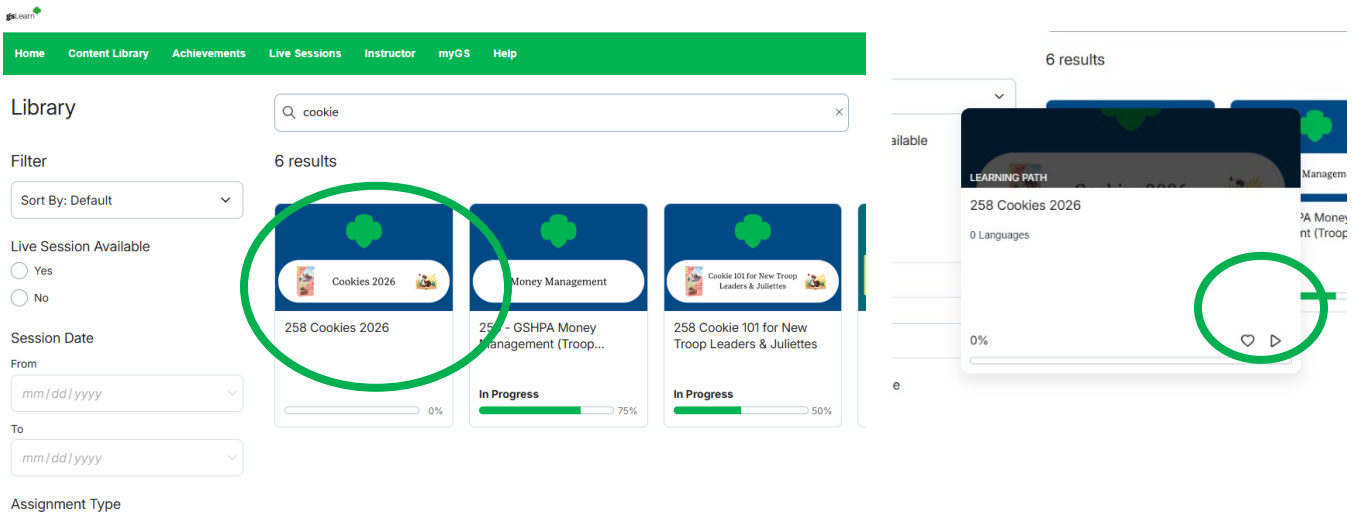

Instructions for searching for Cookies 2026 resources through MyGS.

1. Click on MyGS on gshpa.org.

2. Sign in to your account.

3. Click on My Account.

4. Click on gsLearn.

5. From your gsLearn Dashboard, click on the search bar.

6. Type **cookie** and hit enter.

7. Click on 258 Cookies 2026 and then click on play.

8. Click on Start this learning path or the specific resource that you want to view.